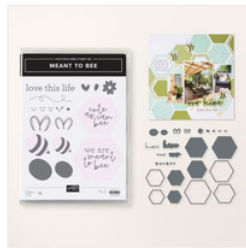

Be My Valentine - Sketch #15

Supply List

Marisa Alvarez
847 922-6795 call/text
marisa@kitchentablestamper.com
marisaalvarez.stampinup.net

[Bee My Valentine
Photopolymer
Stamp Set
\(English\) - 162547](#)

Price: \$21.00

[Meant To Bee
Bundle \(English\) -
167243](#)

Price: \$49.50

[Bee Builder Punch
- 162553](#)

Price: \$24.00

[Forever Plaid 3D
Embossing Folder
- 164049](#)

Price: \$12.00

[Cute As Can Bee
12" X 12" \(30.5 X
30.5 Cm\) Designer
Series Paper -
166621](#)

Price: \$12.50

[Petunia Pop 12" X
12" \(30.5 X 30.5
Cm\) Two-Tone
Cardstock -
166690](#)

Price: \$10.00

[Basic White 8-1/2"
X 11" Cardstock -
159276](#)

Price: \$13.00

[Tuxedo Black
Memento Ink Pad -
132708](#)