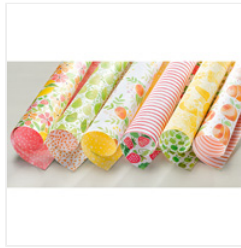

Supply List

Place Order
sdheiser1@gmail.com

[Whisper White
Note Cards &
Envelopes -
131527](#)

Price: \$7.00

[Fresh Fruit
Photopolymer
Stamp Set -
141770](#)

Price: \$27.00

[Fruit Stand
Designer Series
Paper - 141660](#)

Price: \$11.00

[Layering Ovals
Dies - 141706](#)

Price: \$35.00

[Layering Circles
Dies - 141705](#)

Price: \$35.00

[Layering Squares
Dies - 141708](#)

Price: \$35.00

[Stitched Shapes
Dies - 145372](#)