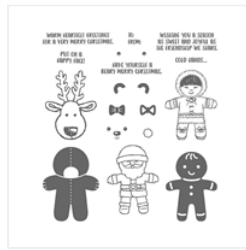

Supply List

Place Order
christinemriley@gmail.com

[Baby Bear
Photopolymer
Stamp Set -
141859](#)
Price: \$26.00

[Cookie Cutter
Christmas
Photopolymer
Stamp Set -
142043](#)
Price: \$21.00

[Snow Friends
Framelits Dies -
139664](#)
Price: \$27.00