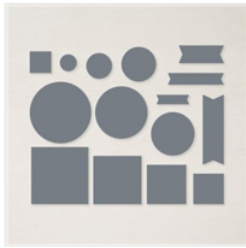

Supply List

Polly Libby

919-357-3781

libbyscraftstudio@gmail.com

<https://libbyscraftstudio.blogspot.com/>

[Stylish Shapes Dies - 159183](#)

Price: \$30.00

[Tea Boutique 6" X 6" \(15.2 X 15.2 Cm\) Designer Series Paper - 158659](#)