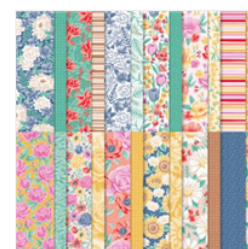

Sale: \$17.60

Price: \$44.00

Prized Peony Cling
Stamp Set (En) -
152504

Sale: \$19.20

Price: \$24.00

Prized Peony
Bundle (En) -
154056

Price: \$57.50

Flowers For Every
Season 6" X 6"
(15.2 X 15.2 Cm)
Designer Series
Paper - 152486

Sale: \$4.60

Price: \$11.50

Gold Glitter
Enamel Dots -
152155

Price: \$8.00

Wink Of Stella
Clear Glitter Brush
- 141897

Price: \$9.00

Early Espresso
Classic Stampin'
Pad - 147114

Price: \$9.00