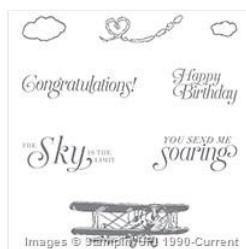

Supply List

Beth Arnold

Craftwithbeth@gmail.com
craftwithbeth.blogspot.com

[Sky Is The Limit
Clear-Mount
Stamp Set -
141349](#)

Price: \$0.00

[Sky Is The Limit
Wood-Mount
Stamp Set -
141282](#)

Price: \$0.00