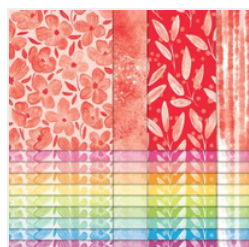

[Brights 6" X 6"
(15.2 X 15.2 Cm)
Designer Series
Paper - 165301](#)

Price: $12.50