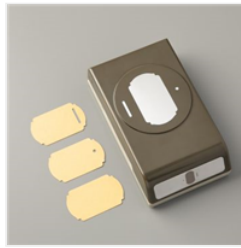

Price: £74.75

[Decorative Circle Punch - 159174](#)

Price: £21.00

[Label Me Fancy Punch - 151297](#)

Price: £18.00

[Leaves Of Holly Photopolymer Stamp Set \(English\) - 159601](#)

Price: £21.00

[Leaves Of Holly Bundle \(English\) - 159608](#)