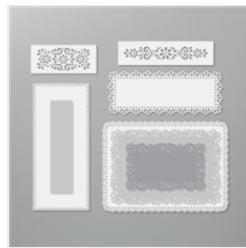

Supply List

Peggy Noe

peggy@prettypapercards.com

<http://prettypapercards.com>

[To A Wild Rose
Photopolymer
Stamp Set \(En\) -
149452](#)

Price: \$26.00

[Ornate Layers
Dies - 152726](#)

Price: \$37.00

[Basket Of Blooms
Photopolymer
Stamp Set -
153305](#)

Price: \$17.00

[Butterfly Gala
Photopolymer
Stamp Set -
148580](#)

Price: \$21.00

[Butterfly Duet
Punch - 148523](#)

Price: \$18.00

[Floral Essence
Photopolymer
Stamp Set \(En\) -
149450](#)