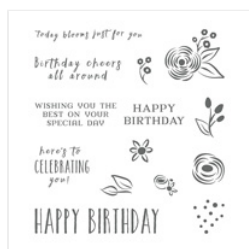

**Perennial Birthday
Clear-Mount
Stamp Set -
145760**

Price: $22.00