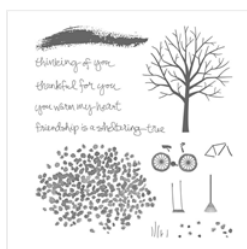

Supply List

Kim Quade
4026177955

kimgskards@gmail.com
www.kimplayswithpaper.com

[Sheltering Tree
Photopolymer
Stamp Set -
137163](#)

Price: \$25.00

[Teeny Tiny Wishes
Wood-Mount
Stamp Set -
128748](#)

Price: \$37.00