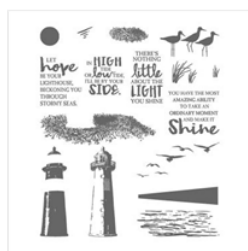

Supply List

Place Order

cinruss@comcast.net

www.stampbystampcreations.com

[High Tide
Photopolymer
Stamp Set \(En\) -
143006](#)

Price: \$26.00

[Crumb Cake 8-1/2"
X 11" Cardstock -
120953](#)

Price: \$14.00