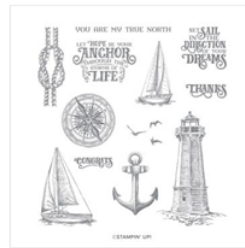

Supply List

Emma Goddard

07764 477436

coastalcrafter@googlemail.com

www.coastalcrafter.com

[Driving By Cling Stamp Set \(English\) - 158099](#)

Price: £0.00

[Timeless Tropical Cling Stamp Set \(En\) - 151497](#)

Price: £21.00

[Sailing Home Cling Stamp Set \(En\) - 149457](#)

Price: £22.00

[Regals Stampin' Write Markers - 147155](#)

Price: £30.00

[Neutrals Stampin' Write Markers - 147158](#)

Price: £30.00

[Pool Party Stampin' Blends Combo Pack - 154894](#)