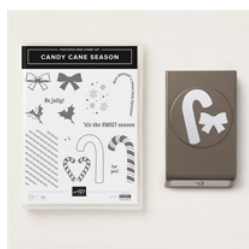

Supply List

Angie Pyjas
817-975-3141

stampingwithmore@gmail.com
<http://www.stampingwithmore.com>

[Candy Cane Season Photopolymer Bundle - 149927](#)

Price: \$31.50

[Cherry Cobbler 8-1/2 X 11 Cardstock - 119685](#)