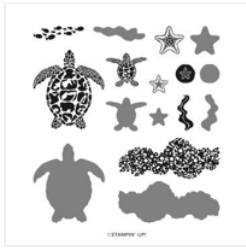

Supply List

Place Order
brrenwick@charter.net

[Sea Turtle
Photopolymer
Stamp Set -
160500](#)

Price: \$21.00

[Waves Of
Inspiration Cling
Stamp Set
\(English\) - 158833](#)

Price: \$23.00

[Sahara Sand 8-
1/2" X 11"
Cardstock -
121043](#)