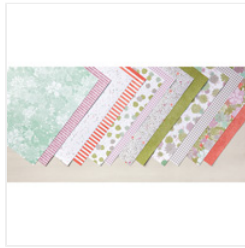

Supply List

Margie Calenda
mybroomstick01@gmail.com
<http://magicalmargie.blogspot.com>

[Special Reason
Clear-Mount
Bundle - 144720](#)

Price: \$45.75

[Succulent Garden
Designer Series
Paper - 142778](#)

Price: \$11.00

[Tip Top Taupe 8-
1/2" X 11"
Cardstock -
138336](#)

Price: \$8.00

[Whisper White 8-
1/2" X 11"
Cardstock -
100730](#)

Price: \$9.75

[Mint Macaron 8-
1/2" X 11"
Cardstock -
138337](#)

Price: \$9.25

[Whisper White
Solid Baker's
Twine - 124262](#)