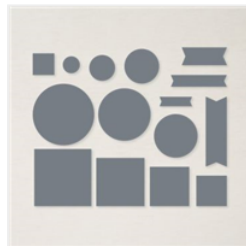

Price: \$15.00

[Petal Pink 3/8" \(1 Cm\) Soft Polyester Ribbon - 159192](#)

Price: \$8.00

[Stampin' Cut & Emboss Machine - 149653](#)

Price: \$140.00

[Stylish Shapes Dies - 159183](#)

Price: \$30.00

[Painted Texture 3D Embossing Folder - 154317](#)