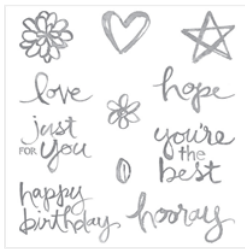

Supply List

Linda Fisher

336-260-2173

angelsofjoy@gmail.com

[Http://www.devotedstamper.com](http://www.devotedstamper.com)

[Watercolor Words
Photopolymer
Stamp Set -
138702](#)

Price: \$26.00

[Pacific Point 8-1/2"
X 11" Cardstock -
111350](#)