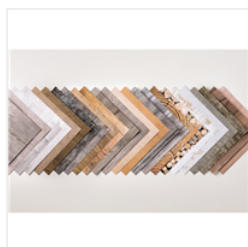

Price: \$8.00

[So Saffron 8-1/2"  
X 11" Cardstock -  
105118](#)

Price: \$9.25

[Smoky Slate 8-1/2"  
X 11" Cardstock -  
131202](#)

Price: \$14.00

[Whisper White 8-  
1/2" X 11" Thick  
Cardstock -  
140272](#)

Price: \$8.25

[Wood Textures  
Designer Series  
Paper Stack -  
144177](#)

Price: \$11.00

[Whisper White 3/8"  
Classic Weave  
Ribbon - 144159](#)

Price: \$7.00

[Wild Wasabi  
Classic Stampin'  
Pad - 126959](#)