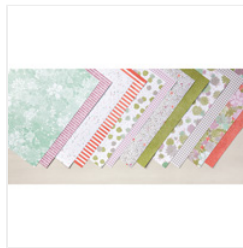

# Supply List

Jenn Tinline  
905-802-9902

[fun@stampwithjenn.com](mailto:fun@stampwithjenn.com)  
[www.stampwithjenn.com](http://www.stampwithjenn.com)

2016-2018 In Color  
8-1/2" X 11"  
Cardstock -  
147361  
Price: \$0.00

Party Animal  
Designer Series  
Paper - 142738  
Price: \$14.50

Succulent Garden  
Designer Series  
Paper - 142778  
Price: \$14.50

Tasty Treats  
Specialty Designer  
Series Paper -  
142770  
Price: \$17.00