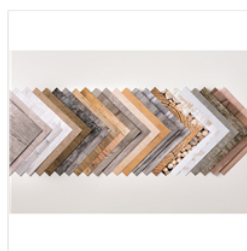

[Wood Textures
Designer Series
Paper Stack -
144177](#)

Price: $11.00