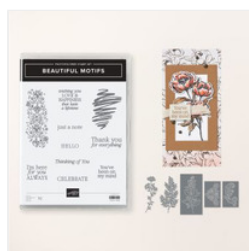

# Supply List

Peggy Noe

[peggy@prettypapercards.com](mailto:peggy@prettypapercards.com)

<http://prettypapercards.com>

[Beautiful Gallery Suite Collection \(English\) - 165217](#)

Price: \$139.25

[Beautiful Motifs Bundle \(English\) - 165206](#)

Price: \$45.75

[Gallery Blooms Bundle - 165213](#)

Price: \$53.00

[Basic White 8-1/2" X 11" Cardstock - 166780](#)

Price: \$14.00

[Lemon Lolly 8-1/2" X 11" Cardstock - 161720](#)

Price: \$14.00

[Floral & Gingham Vellum 12" X 12" \(30.5 X 30.5 Cm\) Specialty Designer Series Paper - 164713](#)