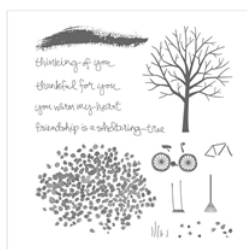

Supply List

Jenny McCormac

01280 840453

jennymccormac@btinternet.com

www.jemincrafts.co.uk

[Sheltering Tree
Photopolymer
Stamp Set -
137163](#)

Price: £23.00

[Hearts Border
Punch - 133784](#)