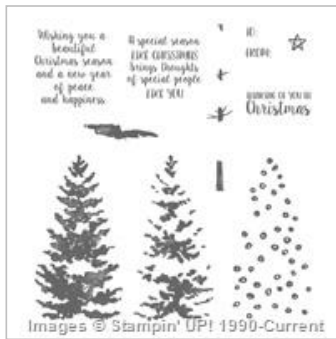

# Supply List

Robyn Cardon

[mypinkstamper@gmail.com](mailto:mypinkstamper@gmail.com)

[mypinkstamper.stampinup.net](http://mypinkstamper.stampinup.net)

Season Like  
Christmas  
Photopolymer Stamp  
Set  
144860  
\$17.00