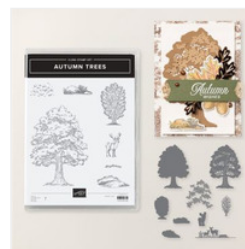

Autumn Trees Fall card

Supply List

Susie Wood

(641) 660-2537

ds52wood@gmail.com

www.susiewood.stampinup.net

[Stampin' Cut & Emboss Machine - 149653](#)

Price: \$140.00

[Soft Waves 3D Embossing Folder - 164695](#)

Price: \$11.00

[Specialty Plate - 154711](#)

Price: \$11.00

[Autumn Trees Bundle - 165900](#)

Price: \$56.50

[Autumn Trees Dies - 165899](#)

Price: \$38.00

[Autumn Trees Cling Stamp Set - 165896](#)

Price: \$25.00

[Mossy Meadow 8-1/2" X 11" Cardstock - 133676](#)

Price: \$14.00

[Pecan Pie 8-1/2" X 11" Cardstock - 161717](#)

Price: \$14.00

[Crumb Cake 8-1/2" X 11" Cardstock - 120953](#)