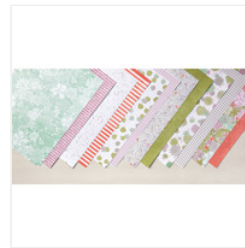

Supply List

Jennifer Gregorsky
jennifer@gregorsky.com
jennygpc.blogspot.com

[Flower Patch Photopolymer Stamp Set - 134207](#)

Price: \$26.00

[Papillon Potpourri Clear-Mount Stamp Set - 123759](#)

Price: \$15.00

[Gorgeous Grunge Clear-Mount Stamp Set - 130517](#)

Price: \$18.00

[Succulent Garden Designer Series Paper - 142778](#)

Price: \$11.00

[Whisper White 8-1/2" X 11" Cardstock - 100730](#)

Price: \$9.75

[Calypso Coral 8-1/2" X 11" Cardstock - 122925](#)