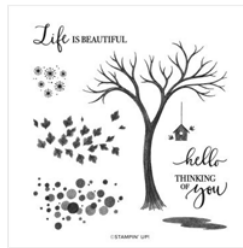

Supply List

Sharon Swafford
256-338-0905

anmeron@charter.net

<http://meemeescreations.blogspot.com>

[Warm & Toasty
Cling Stamp Set -
152615](#)

Price: \$22.00

[Itty Bitty Christmas
Cling Stamp Set
\(En\) - 150513](#)

Price: \$22.00

[Life Is Beautiful
Photopolymer
Stamp Set -
154871](#)

Price: \$17.00

[Lovely Labels Pick
A Punch - 152883](#)

Price: \$24.00

[Layering Circles
Dies - 151770](#)

Price: \$35.00

[Whisper White 8-
1/2" X 11" Thick
Cardstock -
140272](#)