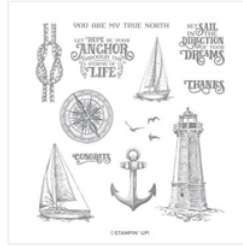

Price: \$94.75

[Sailing Home Bundle - 151066](#)

Price: \$50.25

[Sailing Home Cling Stamp Set \(En\) - 149457](#)

Price: \$24.00

[Smooth Sailing Dies - 149576](#)

Price: \$32.00

[Come Sail Away Memories & More Card Pack - 149552](#)