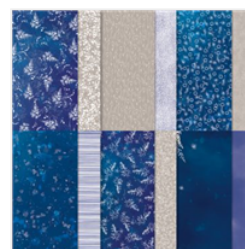

[Sun Prints 12" X 12" (30.5 X 30.5 Cm) Designer Series Paper - 158790](#)

Price: $12.00