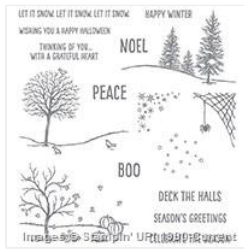

Supply List

Linda Fisher
336-260-2173

angelsofjoy@gmail.com

[Http://www.devotedstamper.com](http://www.devotedstamper.com)

[Endless Wishes
Photopolymer
Stamp Set -
136829](#)

Price: \$15.95

[Happy Scenes
Photopolymer
Stamp Set -
139821](#)

Price: \$21.00

[Happy Scenes
Photopolymer
Bundle - 140853](#)

Price: \$34.75

[Smoky Slate 8-1/2"
X 11" Cardstock -
131202](#)

Price: \$14.00

[Real Red 8-1/2" X
11" Cardstock -
102482](#)

Price: \$14.00

[Whisper White 8-
1/2" X 11"
Cardstock -
100730](#)