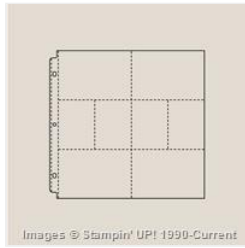

Supply List

Place Order
loridreamsstampin@yahoo.com

Black Faux
Leather 12" X 12"
(30.5 X 30.5 Cm)
Project Life Album
- 135292

Price: \$30.00

Design 1 12" X 12"
(30.5 X 30.5 Cm)
Project Life Photo
Pocket Pages -
135295