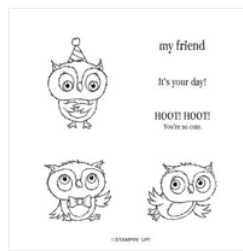

Price: \$12.00

[2022-2024 In Color™ 6" X 6" \(15.2 X 15.2 Cm\) Designer Series Paper - 159253](#)

Price: \$12.00

[Neutrals 6" X 6" \(15.2 X 15.2 Cm\) Designer Series Paper - 159257](#)

Price: \$12.00

[Adorable Owls Cling Stamp Set \(English\) - 160269](#)