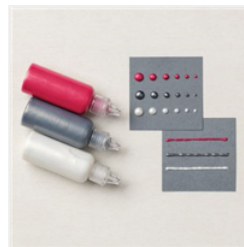

[Basic White 8-1/2" X 11" Thick Cardstock - 159229](#)
Price: \$17.00

[Mossy Meadow 8-1/2" X 11" Cardstock - 133676](#)
Price: \$14.00

[Basic Black 8-1/2" X 11" Cardstock - 121045](#)
Price: \$14.00

[Scalloped Contours Dies - 155560](#)
Price: \$35.00

[Forever Forest Dies - 162057](#)
Price: \$37.00

[Beary Cute Punch - 162022](#)
Price: \$22.00

[Pansy Patch Photopolymer Stamp Set \(English\) - 154999](#)
Price: \$25.00

[Pearlized Enamel Effects Basics - 156310](#)
Price: \$15.00