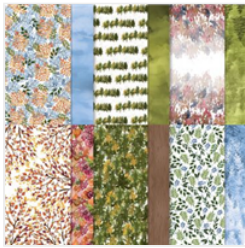

Supply List

Glenda Calkins

616-340-2406

glenda@thestampcamp.com

<https://stamp1.ink/shop>

[Beauty Of The Earth 12" X 12" \(30.5 X 30.5 Cm\) Designer Series Paper - 155841](#)

Price: \$11.50

[Basic White 8-1/2" X 11" Cardstock - 159276](#)

Price: \$13.00

[Bumblebee 8-1/2" X 11" Cardstock - 153077](#)

Price: \$8.75

[Old Olive 8-1/2" X 11" Cardstock - 100702](#)

Price: \$14.00

[Mossy Meadow 8-1/2" X 11" Cardstock - 133676](#)

Price: \$14.00

[Early Espresso Classic Stampin' Pad - 147114](#)