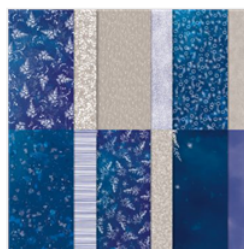

Supply List

Patti Dolan

patti@pspapercrafts.com

www.pspapercrafts.com

[Elegant Borders Dies - 161593](#)

Price: \$32.00

[Decorative Borders Photopolymer Stamp Set - 160513](#)

Price: \$23.00

[Something Fancy Cling Stamp Set \(English\) - 160416](#)

Price: \$23.00

[Sun Prints 12" X 12" \(30.5 X 30.5 Cm\) Designer Series Paper - 158790](#)

Price: \$12.00

[Basic White 8-1/2" X 11" Thick Cardstock - 159229](#)