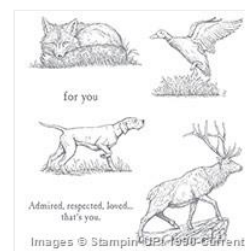

[The Wilderness Awaits Clear-Mount Stamp Set - 139365](#)
Price: $18.00