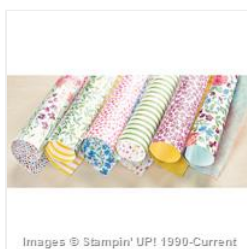

Supply List

Place Order
paperyovri@gmail.com

[Your Perfect Day
Clear Stamp Set -
138853](#)

Price: \$16.95

[Painted Blooms
Designer Series
Paper - 137784](#)

Price: \$10.95

[Calypso Coral 3/4"
Chevron Ribbon -
130018](#)