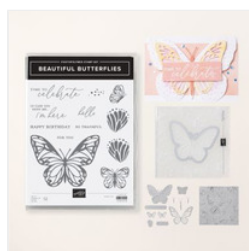

Supply List

Patti Dolan

patti@pspapercrafts.com

www.pspapercrafts.com

[Beautiful Butterflies Bundle \(English\) - 164615](#)

Price: \$59.25

[Beautiful Bokeh 6" X 6" \(15.2 X 15.2 Cm\) Designer Series Paper - 164607](#)

Price: \$12.50

[Basic White 8-1/2" X 11" Thick Cardstock - 159229](#)

Price: \$17.00

[Berry Burst 8-1/2" X 11" Cardstock - 144243](#)

Price: \$14.00

[Graceful Greenery Vellum 12" X 12" \(30.5 X 30.5 Cm\) Specialty Designer Series Paper - 164118](#)