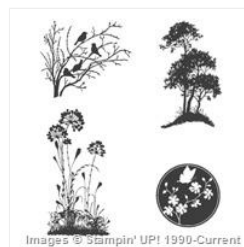

Serene Silhouettes
Wood-Mount
Stamp Set -
132073

Price: $25.00