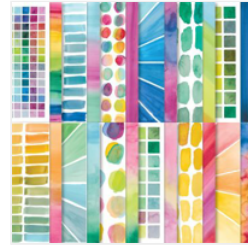

Everyday Arches Popsicle Fun Fold Card

Jennifer Roque
2405785644

stampcampwithjen@gmail.com
stampcampwithjen.com

Supply List

[Choose Happy
Photopolymer
Stamp Set
\(English\) - 163701](#)

Price: \$21.00

[Everyday Arches
Dies - 164629](#)

Price: \$29.00

[Stylish Shapes
Dies - 159183](#)

Price: \$30.00

[Full Of Life 6" X 6"
\(15.2 X 15.2 Cm\)
Designer Series
Paper - 163357](#)

Price: \$12.50

[Basic White 8-1/2"
X 11" Cardstock -
166780](#)

Price: \$14.00