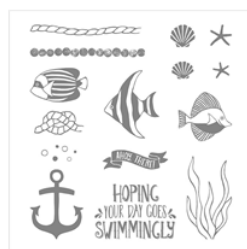

[Seaside Shore Clear-Mount Stamp Set - 141625](#)

Price: $21.00