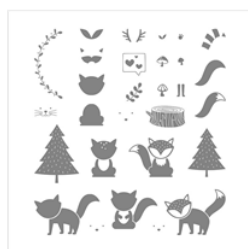

Supply List

Place Order

cinruss@comcast.net

www.stampbystampcreations.com

[Foxy Friends
Photopolymer
Stamp Set -
141549](#)

Price: \$27.00

[Foxy Friends
Photopolymer
Bundle - 142326](#)

Price: \$40.50

[Early Espresso 8-
1/2" X 11"
Cardstock -
119686](#)

Price: \$14.00

[Emerald Envy 8-
1/2" X 11"
Cardstock -
141415](#)

Price: \$8.00

[Whisper White 8-
1/2" X 11"
Cardstock -
100730](#)

Price: \$9.75

[Calypso Coral 8-
1/2" X 11"
Cardstock -
122925](#)