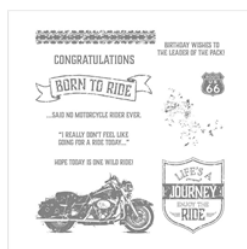

# Supply List

Ann Clemmer  
(530) 761-5090  
[ann@stamperdog.com](mailto:ann@stamperdog.com)  
[www.stamperdog.com](http://www.stamperdog.com)

[One Wild Ride  
Wood-Mount  
Stamp Set -  
141721](#)

Price: \$29.00