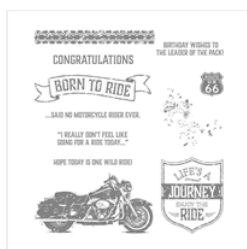

# Supply List

Ann Clemmer  
(530) 761-5090  
[ann@stamperdog.com](mailto:ann@stamperdog.com)  
[www.stamperdog.com](http://www.stamperdog.com)

[One Wild Ride  
Wood-Mount  
Stamp Set -  
141721](#)

Price: \$29.00