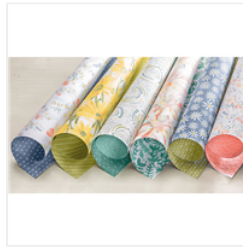

[Delightful Daisy
Designer Series
Paper](#)