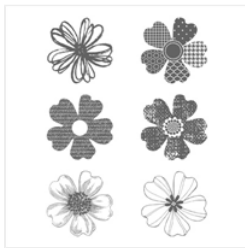

Supply List

Stephanie Fischer
tephiefischer@hotmail.com
<http://tephiefischer.blogspot.com.au/>

[Flower Shop
Clear-Mount
Stamp Set -
130942](#)

Price: \$18.00

[Petite Petals
Clear-Mount
Stamp Set -
133155](#)

Price: \$12.00

[Pansy Punch -
130698](#)

Price: \$16.00

[Petite Petals
Punch - 133322](#)

Price: \$13.00

[Painted Blooms
Designer Series
Paper - 137784](#)

Price: \$10.95

[Rose Red Classic
Stampin' Pad -
126954](#)