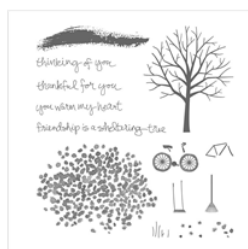

Supply List

Angel Shaver

316-377-0807

angelstamps@hotmail.com

angelstamps1.blogspot.com

[Sheltering Tree
Photopolymer
Stamp Set -
137163](#)

Price: $25.00