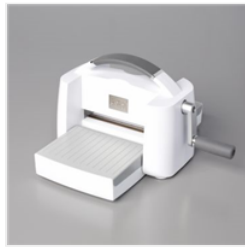

# Supply List

Julie Gilson

734-536-0802

[julie48188@gmail.com](mailto:julie48188@gmail.com)

[WWW.STAMPINGALA.COM](http://WWW.STAMPINGALA.COM)

Simply Scored  
Scoring Tool -  
122334

Price: \$36.00

Stampin' Cut &  
Emboss Machine -  
149653