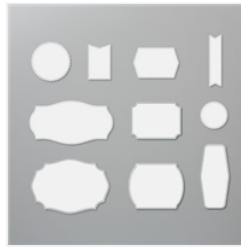

Supply List

Tina Shaw

9379026439

tinashaw2016@outlook.com

www.tinashaw.stampinup.net

Artistically Inked
Bundle (English) -
155456

Price: \$53.00

Expressions In Ink
12" X 12" (30.5 X
30.5 Cm) Specialty
Designer Series
Paper - 155464

Price: \$15.00

Tasteful Labels
Dies - 152886

Sale: \$18.60

Price: \$31.00

Polished Pink 8-
1/2" X 11"
Cardstock -
155710

Sale: \$3.70

Price: \$9.25

Evening Evergreen
8-1/2" X 11"
Cardstock -
155574