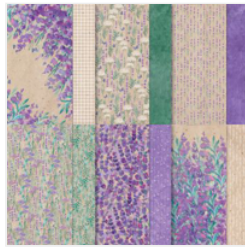

24.1.27 Heartfelt Hexagon

Supply List

Judith Patterson
judith@judithpatterson.net
www.judithpatterson.net

[Heartfelt Hexagon Bundle \(English\) - 162889](#)

Price: \$37.75

[Perennial Lavender 12" X 12" \(30.5 X 30.5 Cm\) Designer Series Paper - 162593](#)

Price: \$12.50

[Pretty Peacock 8-1/2" X 11" Cardstock - 150880](#)

Price: \$14.00

[Basic White 8-1/2" X 11" Cardstock - 159276](#)

Price: \$13.00

[Paper Butterfly Accents - 162612](#)

Price: \$8.00

[Pretty Peacock Classic Stampin' Pad - 150083](#)