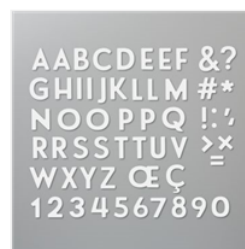

Supply List

Susan Campfield
(651) 653-2208
susan@suestampfield.com
www.suestampfield.com

[Counting Sheep Cling Stamp Set \(English\) - 156591](#)

Price: \$0.00

[Sheep Dies - 156600](#)

Price: \$0.00

[Hey Birthday Chick Cling Stamp Set - 154464](#)

Price: \$21.00

[Picture This Dies - 155559](#)

Price: \$34.00

[Playful Alphabet Dies - 152706](#)

Price: \$34.00

[Double Oval Punch - 154242](#)

Price: \$22.00

[Pattern Party 12" X 12" \(30.5 X 30.5 Cm\) Host Designer Series Paper - 155426](#)