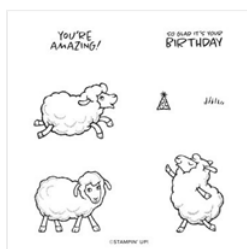

Supply List

Susan Campfield
(651) 653-2208
susan@suestampfield.com
www.suestampfield.com

[Counting Sheep Cling Stamp Set \(English\) - 156591](#)

Price: \$0.00

[Sheep Dies - 156600](#)

Price: \$0.00

[Hey Birthday Chick Cling Stamp Set - 154464](#)